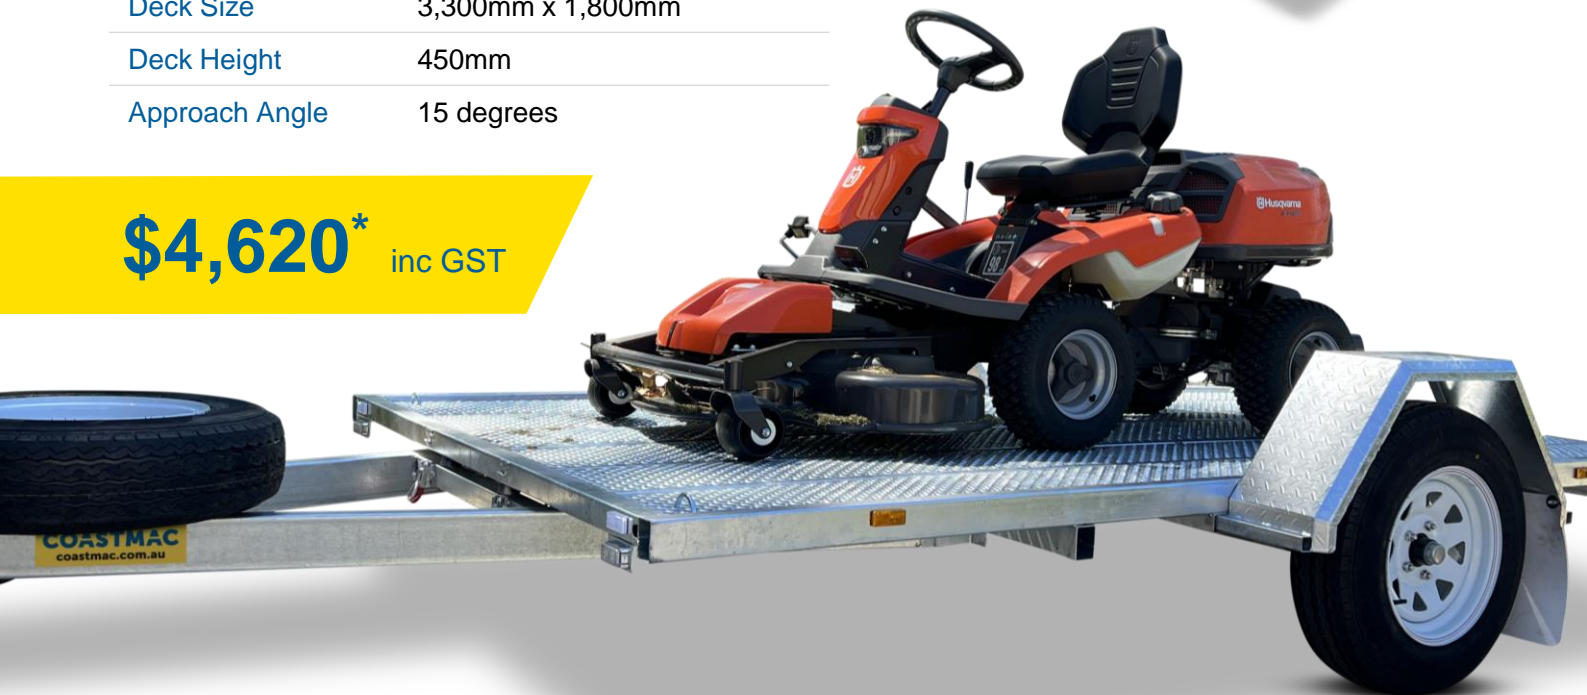

## PRODUCT DESCRIPTION

- Perforate Steel Slat Floor
- Independent Torsion Arm Suspension
- Mechanical Brakes
- Gas Strut Assisted Tilting Deck
- LED Lights
- 4 x In-Floor Tie Down Points

## SPECIFICATIONS\*

ATM	1,500kg
TARE	420kg
Carrying Capacity	1,080kg
Deck Size	3,300mm x 1,800mm
Deck Height	450mm
Approach Angle	15 degrees

**\$4,620\*** inc GST

\*Specification and pricing may change without notice